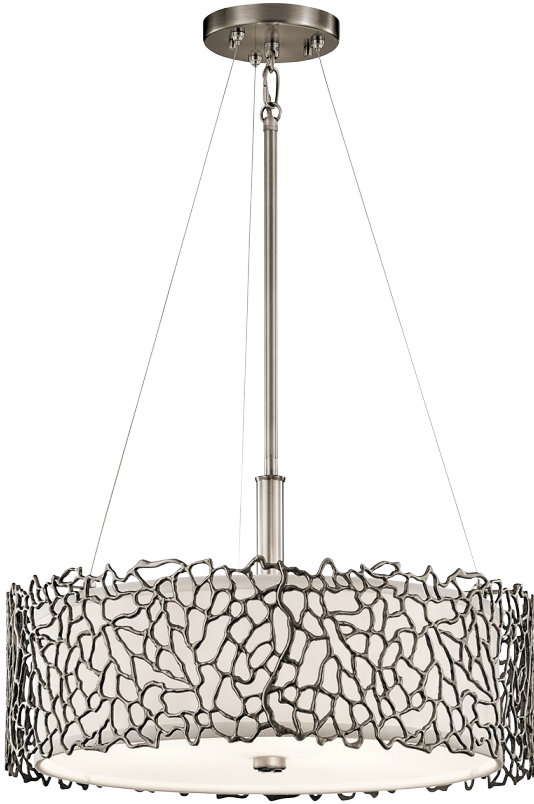

Silver Coral Collection
 Silver Coral 3 Light Pendant/Semi-Flush - CLP
 43346CLP (Classic Pewter)

Project Name: _____
 Location: _____
 Type: _____
 Qty: _____
 Comments: _____

Ordering Information

Product ID	43346CLP
Finish	Classic Pewter
Collection	Silver Coral Collection

Dimensions

Base Backplate	5.00 DIA
Chain/Stem Length	36.00"
Weight	7.30 LBS

Specifications

Material	Steel
Diffuser Description	Etched
Shade Description	White
Shade Dimensions	16.25 DIA X 5.25

Electrical

Voltage	120V
Lead Wire Length	69.00"

Qualifications

Safety Rated	Dry
Warranty	www.kichler.com/warranty

Primary Lamping

Light Source	Incandescent
Lamp Included	Not Included
# of Bulbs/LED Modules	3
Max or Nominal Watt	100W
Socket Wire	150
Socket Type	Medium
Lamp Type	A19

Dimensions

Height	11.25"
Overall Height	50.00"
Width	18.25"

Alternate Lamps

Lamp Included	Bulb Listing	Light Source	Max Wattage/Range	Bulb Product ID	Dimming
No	Hybrid	CFL	23-30W		