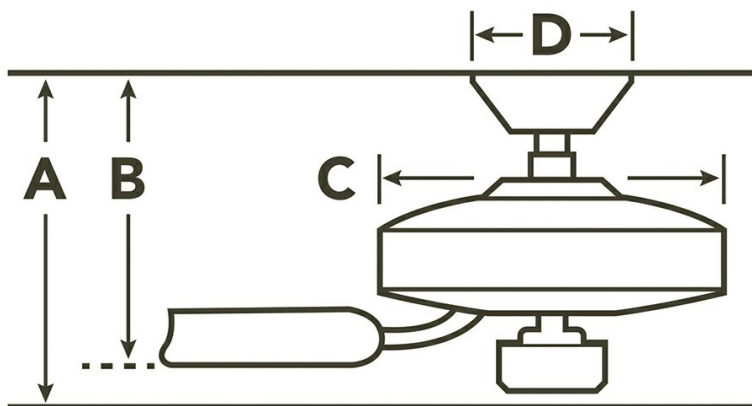

Specifications

Number of Blades	4
Blades Included	Yes
Blade Pitch	14 Degrees
Blade Sweep	65"
Blades Reversible	No
Blade Material	ABS
Optional Blades Available	No
Downrod 1	1.00 OD X 4.50
Primary Control System	Pull Chain
Remote Included	No
Wall Control Included	Yes
Low Ceiling Adaptable	No
Lead Wire Length	78.00"
Motor Size	188MM X 25MM
Motor Type	AC

Dimensions

Downrod	A	B	C	D
1.00 OD X 4.50	14.00	11.00	11.00	7.25

Downlight

Watts	101/20
Optional Light Kit Available	No

Safety Listings & Certifications

Safety Rated	Wet
Warranty	www.kichler.com/warranty

Installation