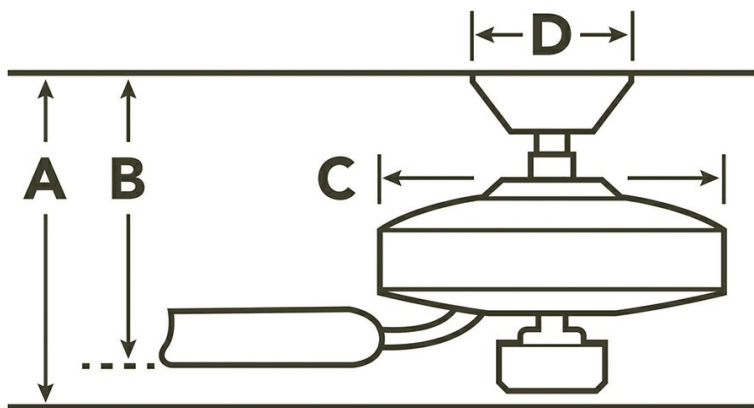

**Product Information**

Product ID	300238OLZ
Finish	Oiled Bronze
Blade Finish	Medium Chery/Dark Cherry
Collection	Carlson Collection

**Specifications**

Number of Blades	5
Blades Included	Yes
Blade Pitch	14 Degrees
Blade Sweep	52"
Blades Reversible	No
Blade Material	WOOD
Optional Blades Available	No
Downrod 1	1.00 OD X 4.50
Primary Control System	3 Speed Wall Control Ltd Function
Remote Included	No
Wall Control Included	No
Low Ceiling Adaptable	No
Lead Wire Length	78.00"
Motor Size	172MM X 17MM
Motor Type	AC

**Dimensions**

Downrod	A	B	C	D
1.00 OD X 4.50	17.00	12.00	12.00	6.50

**Downlight**

Downlight Included	Yes
Light Source	LED
Downlight Bulb Included	Integrated
Downlight Bulb Type	LED
# of Bulbs/LED Modules	1
Watts	71/10
Initial Lumens	1600
Glass Description	Etched Cased Opal
Optional Light Kit Available	No
Kelvin Temperature	3000K
Color Rendering Index	80