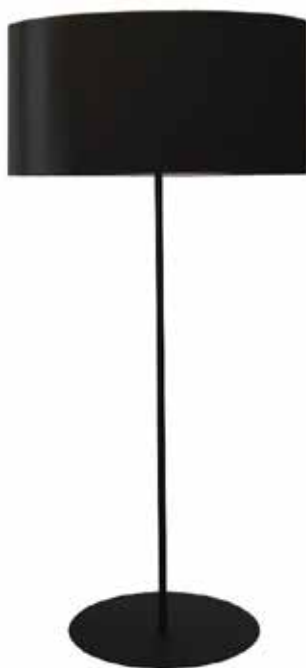

MM221F-BK-797 - 1LT Drum Floor Lamp w/ JTone Black Shade

1LT Drum Floor Lamp w/ Black Shade

Height	61	No. of Bulbs	1
Width/Length	22	LED Compatible	LED Compatible
Depth	22	Total Wattage	100
Weight	12		
Body Material	Metal		
Finish/Color	Matte Black		
Type of Finish	Painted		
Bulb 1 Amount	1	Rated For Voltage	Dry Location 120V
Bulb 1 Base Type	E26	Approval	cUL or equivalent
Bulb 1 Max Watt.	100	Warranty	1 Year
Bulb 1 Included	No	Instal Position	Floor
Bulb 1 Lumens			
Bulb 1 CRI			

Date:	Notes:
Fixture Type:	
Job Name:	

Lighting • LED • Shades • Custom Designs

TORONTO | BUFFALO | LIGHTFAIR | DALLAS MARKET CENTRE # 4303

www.dainolite.com
 1-888-564-1262
 dainolite@dainolite.com
 /dainolite
 /dainoliteld
 /dainolite